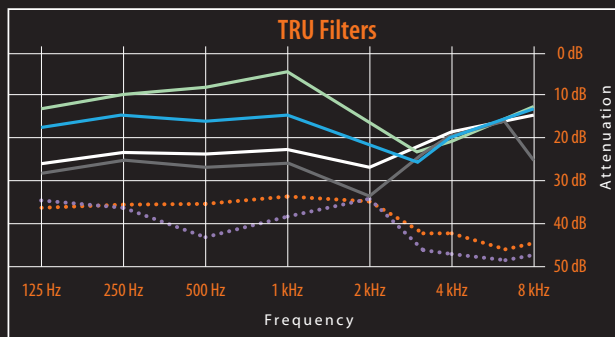

TRU™

CUSTOM-FIT PRECISION HEARING PROTECTION

Westone®

- Compact, low profile & interchangeable filters
- Four levels of attenuation
- Color-coded for easy identification

see website for additional colors

With a low profile and selection of four interchangeable filters, TRU Customs allow you to protect your hearing and select attenuation to match your listening style. Each custom earpiece is precisely fitted to your ear canal utilizing 3D digital scanning and manufacturing, providing maximum comfort, discreet size, and incredible clarity. TRU Customs are available from your local hearing care professional. Westone will keep your digital ear impressions in our proprietary EarVault for two years should you need a replacement.

ATTENUATION (dB)*	125 Hz	250 Hz	500 Hz	1 kHz	2 kHz	4 kHz	8 kHz	AVERAGE	NRR
GREEN WM10	11	11	9.5	4.6	13.4	17.8	19.5	14	2
BLUE WM16	15.6	13.7	13.6	14.6	17.2	15.8	16.7	18	10
WHITE WM20	23.8	21.6	21.6	25.8	24.7	15.6	13.5	21	13
BLACK WM25	26.8	25.5	25.5	28.9	33	19.7	27.8	24	15

Ideal for:

Performing Musicians, Sound Engineers, DJs, Nightclub Staff, Dental Professionals, Concerts, Sporting Events, Air Travel and Movies

Filters

Green WM10

NRR 2, Average Attenuation 14 dB

Blue WM16

NRR 10, Average Attenuation 18 dB